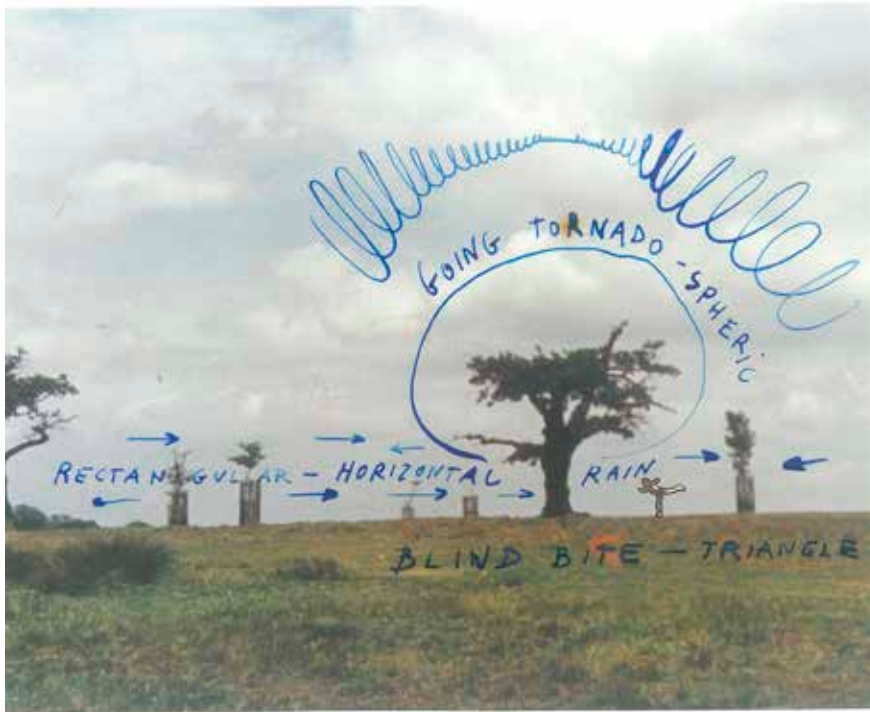

HORIZONTAL RAIN london

"RITUAL"
= HORIZONTAL RAIN = (ritual = performance) -

HORIZONTAL RAIN (seed) - Oxford - MOMA - 1975
P. NEAGU - and his Generative ART Group

Not to be published

"Horizontal Rain"
Grayfriars Churchyard - Edinburgh 1971 photo: Gungoliver