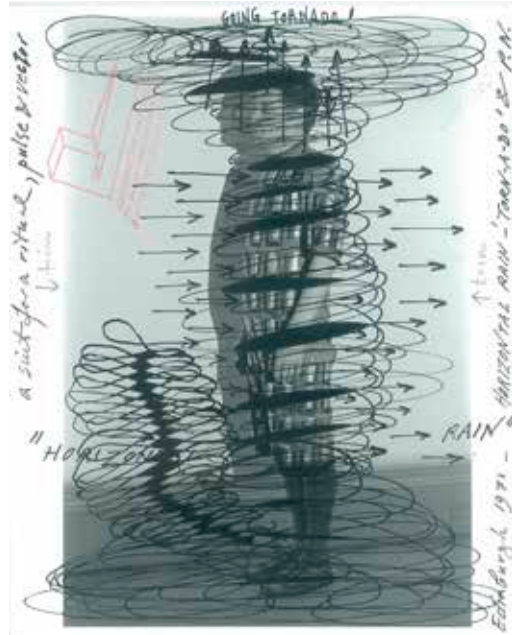

2

1974

1976

GOING TORNADO

london

PNEAGU: "GRADUALLY GOING TORNADO"
Arncliffe Gall. Bristol 1976

3

1971 1976

HORIZONTAL RAIN london

"RITUAL"
= HORIZONTAL RAIN = (ritual = performance) -

HORIZONTAL RAIN (seed) - Oxford - MOMA - 1975
P. NEAGU - and his Generative ART Group

Not to be published

"Horizontal Rain"
Grayfriars Churchyard - Edinburgh 1971 photo: Gungoliver